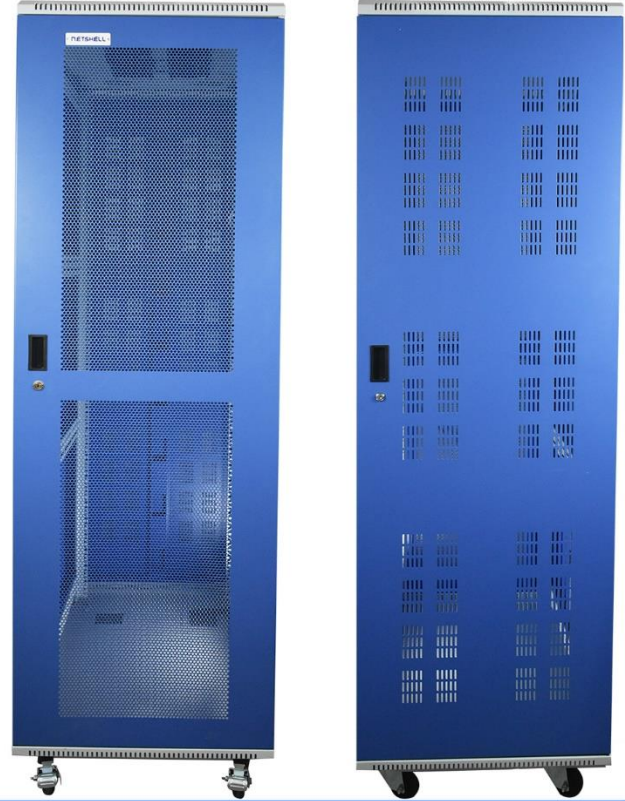

Convenient installation and maintenance

Detachable side panels provide ease of access and convenient post installation maintenance

Easy installation

Netshell Feature-rich rack enclosure optimized for easy installation with managing cables and integrating power distribution unit.

Excellent ventilation

Netshell networking cabinets have integral ventilation cut-outs in the doors and side covers promoting air circulation throughout.

Convenient locking mechanism

Netshell offers complete range of locking system for rack security, customer can select the locking system based on the management & site requirement.

Convenient disassembly

Netshell have removable front and rear doors and removable side panels so it can be disassemble and transport easily.

Convenient cable entry

Cable entries are located at the top and bottom of the cabinet with professional plastic stringing holes for cable winding, equipment adjustment and maintenance.